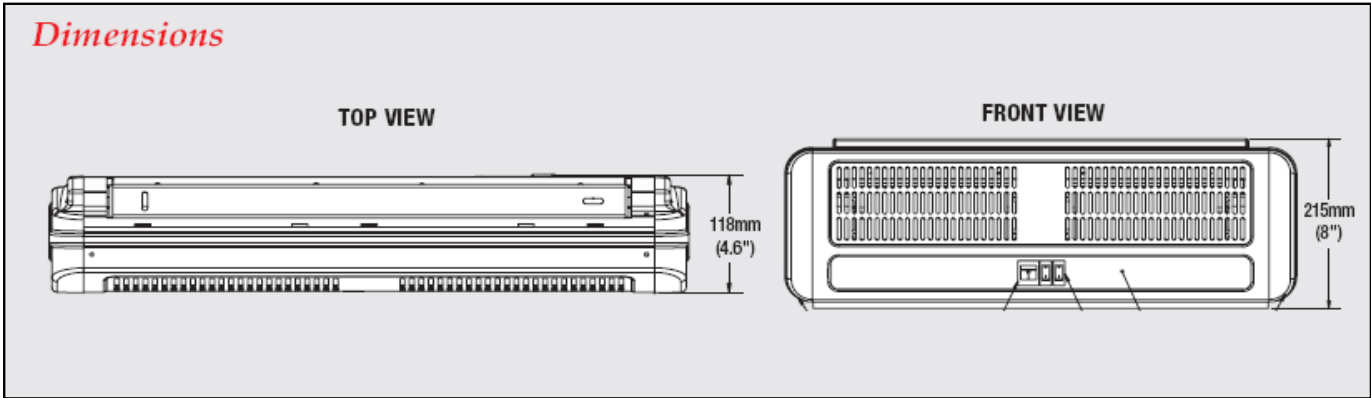

CHROMALOX®

AC DOWNFLOW HEATER

SPECIFICATIONS

VOLTAGE 208/240V

WATTAGE Three sizes from 2250 to 6000W

COLOUR White

FINISH Polyester epoxy powder coat painted finish

CONSTRUCTION Pressed steel case with ABS endcaps

HEATING ELEMENT Wire stitched element for instant response

FAN & MOTOR The fan motor is totally enclosed and factory lubricated complete with squirrel cage style aluminium fan.

CONTROLS & WIRING All models feature on-board controls - fan only, low and high heat. AC3N can be externally controlled.