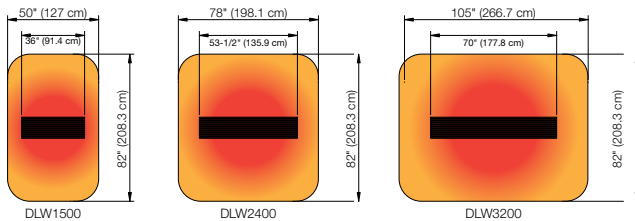

Ceiling-mount Options

Heating Area

Outdoor Enclosed Area

Indoor Spot Heating

Model #	Description	Mounting	UPC	Watts	Volts	Warr	Product Dimensions (WxHxD)		Carton Dimensions (WxHxD)	
							Inches	cm	Inches	cm
DLW1500B12	Outdoor/Indoor Radiant Heater - Black	Wall, ceiling-mount	781052139312	1500	120	1 yr.	36 x 5-5/8 x 6-1/2	91.4 x 14.3 x 16.5	39 x 4 x 7-7/8	99.0 x 10.0 x 20.0
DLW2400B24	Outdoor/Indoor Radiant Heater - Black	Wall, ceiling-mount	781052139299	2400	240	1 yr.	53-1/2 x 5-5/8 x 6-1/2	135.9 x 14.3 x 16.5	56-1/4 x 4 x 7-7/8	143.0 x 10.0 x 20.0
DLW3200B24	Outdoor/Indoor Radiant Heater - Black	Wall, ceiling-mount	781052139275	3200	240	1 yr.	70 x 5-5/8 x 6-1/2	177.8 x 14.3 x 16.5	72-1/2 x 4 x 7-7/8	184.0 x 10.0 x 20.0
DLWAC12SIL	12" Extension Mounting Pole	Ceiling-mount	781052140783	-	-	1 yr.	12" H	30.5 H		
DLWAC24SIL	24" Extension Mounting Pole	Ceiling-mount	781052140806	-	-	1 yr.	24" H	61.0 H		
DLWAC36SIL	36" Extension Mounting Pole	Ceiling-mount	781052140813	-	-	1 yr.	36" H	91.4 H		
DLWAC48SIL	48" Extension Mounting Pole	Ceiling-mount	781052140837	-	-	1 yr.	48" H	121.9 H		