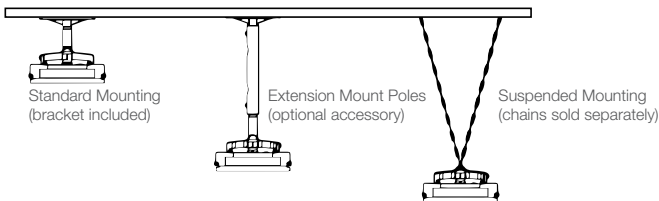

Ceiling-mount Options

Heating Area

Outdoor Enclosed Area