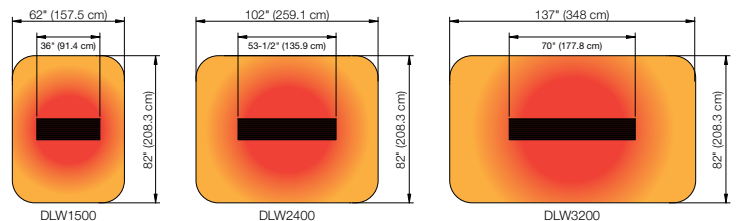

Ceiling-mount Options

Heating Area

Outdoor Enclosed Area

Indoor Spot Heating

Model #	Description	Mounting	UPC	Watts	Volts	Warr	Product Dimensions (WxHxD)		Carton Dimensions (WxHxD)	
							Inches	cm	Inches	cm
DLW1500B12	Outdoor/Indoor Radiant Heater - Black	Wall, ceiling-mount	781052139312	1500	120	1 yr.	36 x 5-5/8 x 6-1/2	91.4 x 14.3 x 16.5	39 x 4 x 7-7/8	99.0 x 10.0 x 20.0
DLW2400B24	Outdoor/Indoor Radiant Heater - Black	Wall, ceiling-mount	781052139299	2400	240	1 yr.	53-1/2 x 5-5/8 x 6-1/2	135.9 x 14.3 x 16.5	56-1/4 x 4 x 7-7/8	143.0 x 10.0 x 20.0
DLW3200B24	Outdoor/Indoor Radiant Heater - Black	Wall, ceiling-mount	781052139275	3200	240	1 yr.	70 x 5-5/8 x 6-1/2	177.8 x 14.3 x 16.5	72-1/2 x 4 x 7-7/8	184.0 x 10.0 x 20.0
DLWAC12SIL	12" Extension Mounting Pole	Ceiling-mount	781052140783	-	-	1 yr.	12" H	30.5 H		
DLWAC24SIL	24" Extension Mounting Pole	Ceiling-mount	781052140806	-	-	1 yr.	24" H	61.0 H		
DLWAC36SIL	36" Extension Mounting Pole	Ceiling-mount	781052140813	-	-	1 yr.	36" H	91.4 H		
DLWAC48SIL	48" Extension Mounting Pole	Ceiling-mount	781052140837	-	-	1 yr.	48" H	121.9 H		