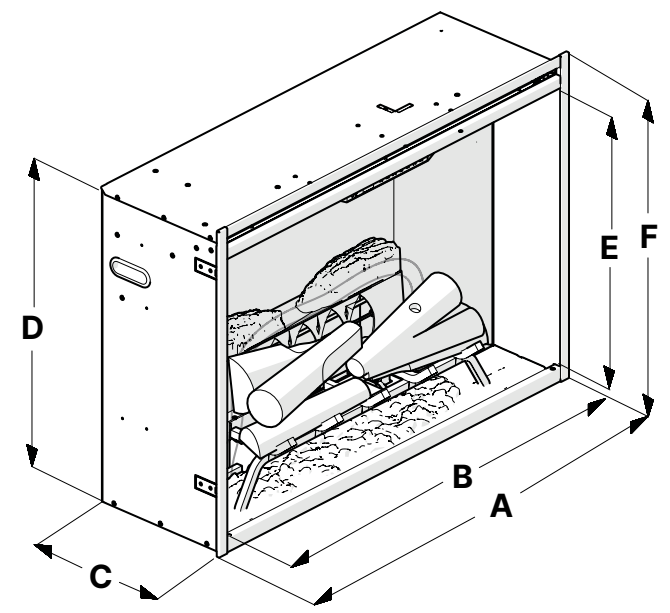

REV24
Product Dimensions (W x H x D)
 25-1/8 x 22-7/8 x 12-1/8 in
 64.0 x 58.1 x 30.7 cm

REV30
Product Dimensions (W x H x D)
 31-1/8 x 26-1/2 x 12-1/8 in
 79.2 x 67.3 x 30.7 cm

REV36
Product Dimensions (W x H x D)
 37-1/8 x 26-1/2 x 12-1/8 in
 94.4 x 67.3 x 30.7 cm

REV36P
Product Dimensions (W x H x D)
 37-1/8 x 31 x 12-1/8 in
 94.4 x 78.8 x 30.7 cm

REV42
Product Dimensions (W x H x D)
 43-1/4 x 31 x 12-1/8 in
 109.8 x 78.8 x 30.7 cm

Dimensions and Installation Guide

Product Dimensions

Description	Model #	A	B	C	D	E	F
24" Electric Firebox	REV24	25 1/8" 64.0 cm	23 3/8" 59.5 cm	12 1/8" 30.7 cm	22 1/8" 56.2 cm	19" 48.3 cm	22 7/8" 58.1 cm
30" Electric Firebox	REV30	31 1/8" 79.2 cm	29 3/8" 74.6 cm	12 1/8" 30.7 cm	25 3/4" 65.4 cm	22 3/4" 57.8 cm	26 5/8" 67.6 cm
36" Electric Firebox	REV36	37 1/8" 94.4 cm	35 3/8" 89.8 cm	12 1/8" 30.7 cm	25 3/4" 65.4 cm	22 3/4" 57.8 cm	26 5/8" 67.6 cm
36" Portrait Electric Firebox	REV36P	37 1/8" 94.4 cm	35 3/8" 89.8 cm	12 1/8" 30.7 cm	30 1/4" 76.8 cm	27 1/4" 69.1 cm	31" 78.8 cm
42" Electric Firebox	REV42	43 1/4" 109.8 cm	41 1/2" 105.3 cm	12 1/8" 30.7 cm	30 1/4" 76.8 cm	27 1/4" 69.1 cm	31" 78.8 cm