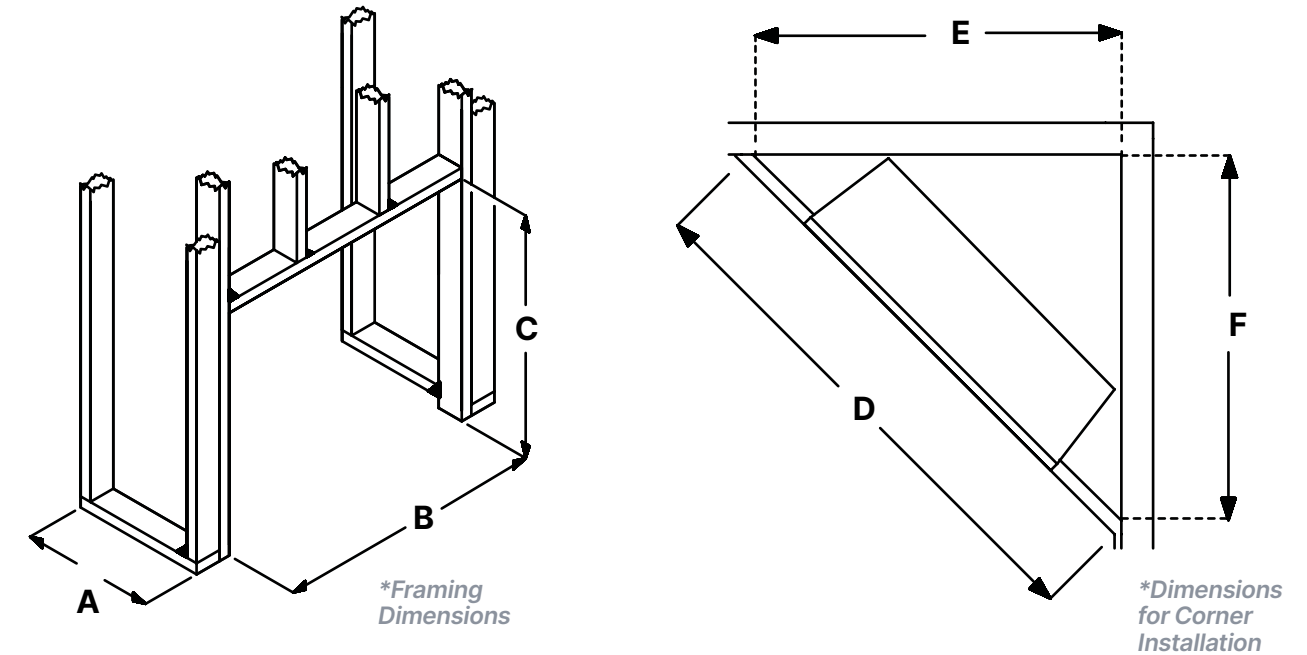

REV36P
Product Dimensions (W x H x D)
37-1/8 x 31 x 12-1/8 in
94.4 x 78.8 x 30.7 cm

REV42
Product Dimensions (W x H x D)
43-1/4 x 31 x 12-1/8 in
109.8 x 78.8 x 30.7 cm

Dimensions and Installation Guide

Product Dimensions

Description	Model #	A	B	C	D	E	F
24" Electric Firebox	REV24	25 1/8" 64.0 cm	23 3/8" 59.5 cm	12 1/8" 30.7 cm	22 1/8" 56.2 cm	19" 48.3 cm	22 7/8" 58.1 cm
30" Electric Firebox	REV30	31 1/8" 79.2 cm	29 3/8" 74.6 cm	12 1/8" 30.7 cm	25 3/4" 65.4 cm	22 3/4" 57.8 cm	26 5/8" 67.6 cm
36" Electric Firebox	REV36	37 1/8" 94.4 cm	35 3/8" 89.8 cm	12 1/8" 30.7 cm	25 3/4" 65.4 cm	22 3/4" 57.8 cm	26 5/8" 67.6 cm
36" Portrait Electric Firebox	REV36P	37 1/8" 94.4 cm	35 3/8" 89.8 cm	12 1/8" 30.7 cm	30 1/4" 76.8 cm	27 1/4" 69.1 cm	31" 78.8 cm
42" Electric Firebox	REV42	43 1/4" 109.8 cm	41 1/2" 105.3 cm	12 1/8" 30.7 cm	30 1/4" 76.8 cm	27 1/4" 69.1 cm	31" 78.8 cm